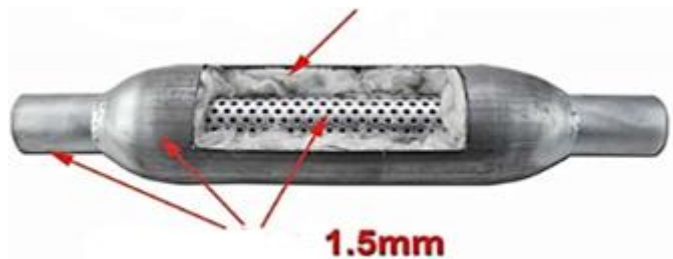

# Resonadores y Tuberos Universales

L Ø Ø

REF:AA99293 300x100x50mm

REF:AA99294 400x100x50mm

REF:AA99295 300x100x55mm

REF:AA99296 400x100x55mm

L Ø Ø

REF:AA99289 350x80x45mm