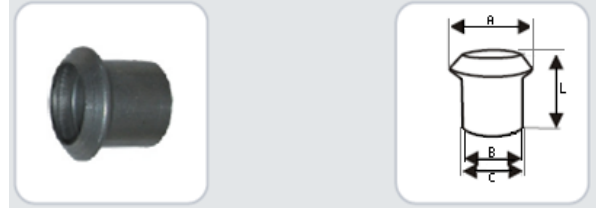

ACCESORIOS PARA EL ESCAPE

Medida B C x A x L
 Ref: **006-942** / 41/45 X 60,7 X 58,2 mm
 Ref: **006-945** / 44/48 X 67,0 X 59,0 mm
 Ref: **006-947** / 46/50 X 67,0 X 59,0 mm
 Ref: **006-951** / 50/54 X 70,0 X 59,0 mm
 Ref: **006-957** / 56/60 X 77,0 X 59,0 mm
 Ref: **006-962** / 61/65 X 77,0 X 59,0 mm

Citroen - Peugeot - Renault

Ref: **008-950** / KIT COMPLETO DE 50 mm

Kit Plato Mas Junta(TOYOTA)

Toyota

Ref:
801-023

Kit Plato Mas Junta(OPEL)

Opel

Ref:
805-023